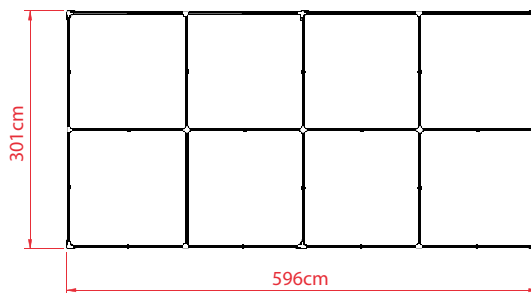

GAZEBO Z2 3x6m

Professional steel gazebo. Suitable for events / marketing projects.

TECHNICAL DETAILS

Model	Z2
Top size	3m x 6m
Base size	3m x 6m
Height ceiling edge	176-208 cm
Height top	310-335 cm
Color frame	White
Frame	Steel
Weight	55 kg
Fabric	600D
Packing size	24x43x160cm

534 C

348 C

COMPONENTS AND MEASURES

- 1 - Outer Leg: 32x0.8 Steel
- 2 - Inner Leg: 28.6x0.8t Steel
- 3 - TrussBar: 12x26x0.6t Steel
- 4 - Peak Pole Upper: 22x22x0.8t Steel
- 5 - Peak Pole Lower: 25.4x25.4x0.8t Steel