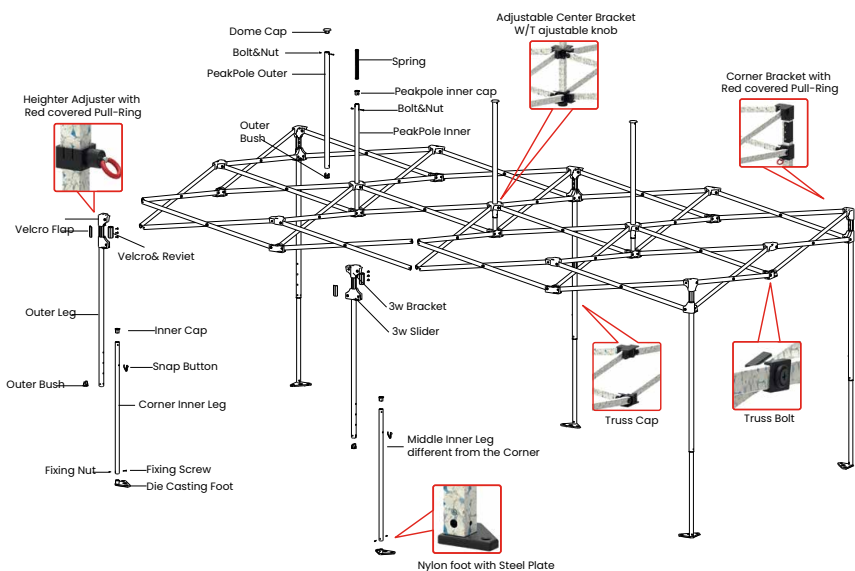

GAZEBO Z2 3x6m

Professional steel gazebo. Suitable for events / marketing projects.

TECHNICAL DETAILS

Model	Z2
Top size	3m x 6m
Base size	3m x 6m
Height ceiling edge	176-208 cm
Height top	310-335 cm
Color frame	White
Frame	Steel
Weight	55 kg
Fabric	600D
Packing size	24x43x160cm

534 C

348 C

COMPONENTS AND MEASURES

- 1 - Outer Leg: 32x0.8 Steel
- 2 - Inner Leg: 28.6x0.8t Steel
- 3 - TrussBar: 12x26x0.6t Steel
- 4 - Peak Pole Upper: 22x22x0.8t Steel
- 5 - Peak Pole Lower: 25.4x25.4x0.8t Steel