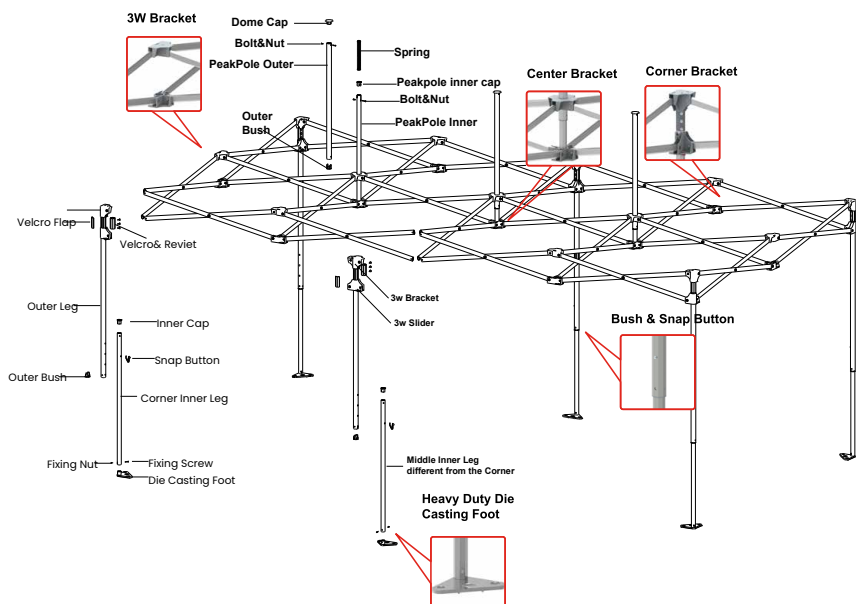

GAZEBO PROFESSIONAL 4x8m

Professional aluminum gazebo with octagonal leg. Suitable for top events, rescue and military project.

TECHNICAL DETAILS

Model	PROFESSIONAL
Top size	4m x 8m
Base size	4m x 8m
Height ceiling edge	205-255 cm
Height top	390-440 cm
Color frame	Light grey
Frame	Aluminum
Weight	85 kg
Fabric	600D
Packing size	39x65x203cm

- 1 - Outer leg: Hex44x2,3t AL
- 2 - Inner leg: Hex42x2,3t AL
- 3 - Truss Bar: 21x40x1.0t AL
- 4 - Peak Pole Support: 26x26x1.1t AL
- 5 - Peack Pole: 22x22x1.1t AL