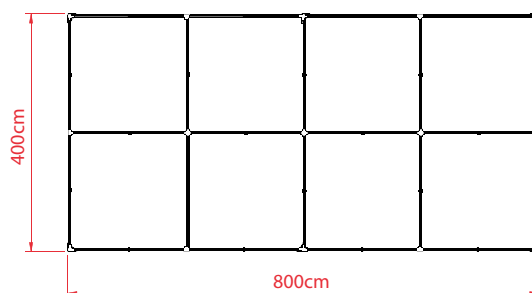

GAZEBO PROFESSIONAL 4x8m

Professional aluminum gazebo with octagonal leg. Suitable for top events, rescue and military project.

TECHNICAL DETAILS

Model	PROFESSIONAL
Top size	4m x 8m
Base size	4m x 8m
Height ceiling edge	205-255 cm
Height top	390-440 cm
Color frame	Light grey
Frame	Aluminum
Weight	85 kg
Fabric	600D
Packing size	39x65x203cm

- 1 - Outer leg: Hex44x2,3t AL
- 2 - Inner leg: Hex42x2,3t AL
- 3 - Truss Bar: 21x40x1.0t AL
- 4 - Peak Pole Support: 26x26x1.1t AL
- 5 - Peack Pole: 22x22x1.1t AL