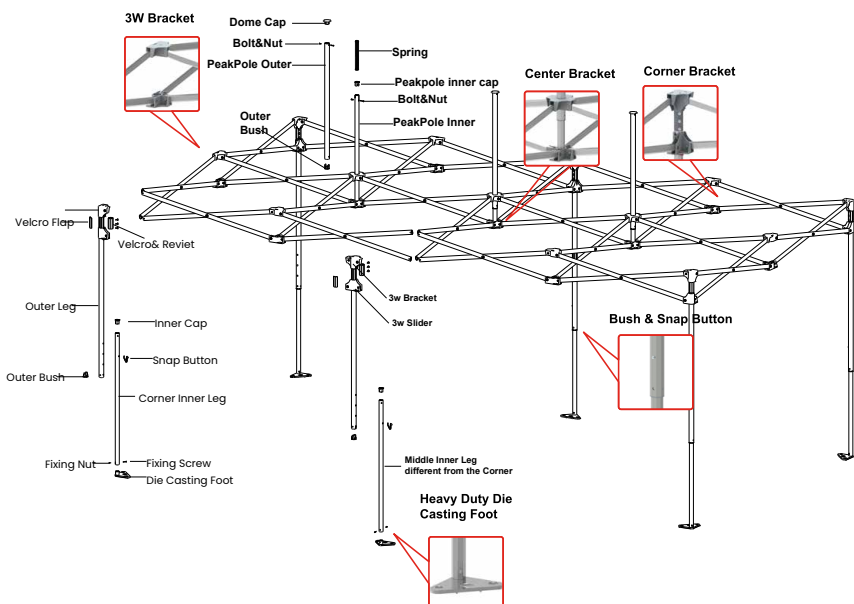

GAZEBO PROFESSIONAL 3x6m

Professional aluminum gazebo with octagonal leg. Suitable for top events, rescue and military project.

TECHNICAL DETAILS

Model	PROFESSIONAL
Top size	3m x 6m
Base size	3m x 6m
Height ceiling edge	205-255 cm
Height top	390-440 cm
Color frame	Light grey
Frame	Aluminum
Weight	67 kg
Fabric	600D
Packing size	39x65x170cm

534 C

348 C

COMPONENTS AND MEASURES

- 1 - Outer leg: Hex44x2,3t AL
- 2 - Inner leg: Hex42x2,3t AL
- 3 - Truss Bar: 21x40x1.0t AL
- 4 - Peak Pole Support: 26x26x1.1t AL
- 5 - Peak Pole: 22x22x1.1t AL