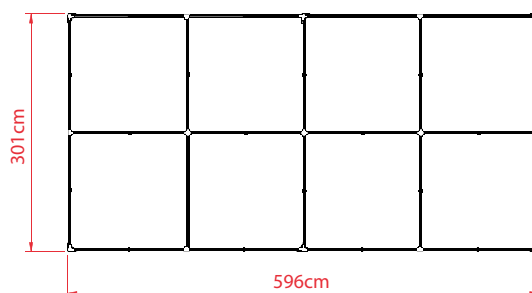

GAZEBO PROFESSIONAL 3x6m

Professional aluminum gazebo with octagonal leg. Suitable for top events, rescue and military project.

TECHNICAL DETAILS

Model	PROFESSIONAL
Top size	3m x 6m
Base size	3m x 6m
Height ceiling edge	205-255 cm
Height top	390-440 cm
Color frame	Light grey
Frame	Aluminum
Weight	67 kg
Fabric	600D
Packing size	39x65x170cm

534 C

348 C

COMPONENTS AND MEASURES

- 1 - Outer leg: Hex44x2,3t AL
- 2 - Inner leg: Hex42x2,3t AL
- 3 - Truss Bar: 21x40x1.0t AL
- 4 - Peak Pole Support: 26x26x1.1t AL
- 5 - Peak Pole: 22x22x1.1t AL