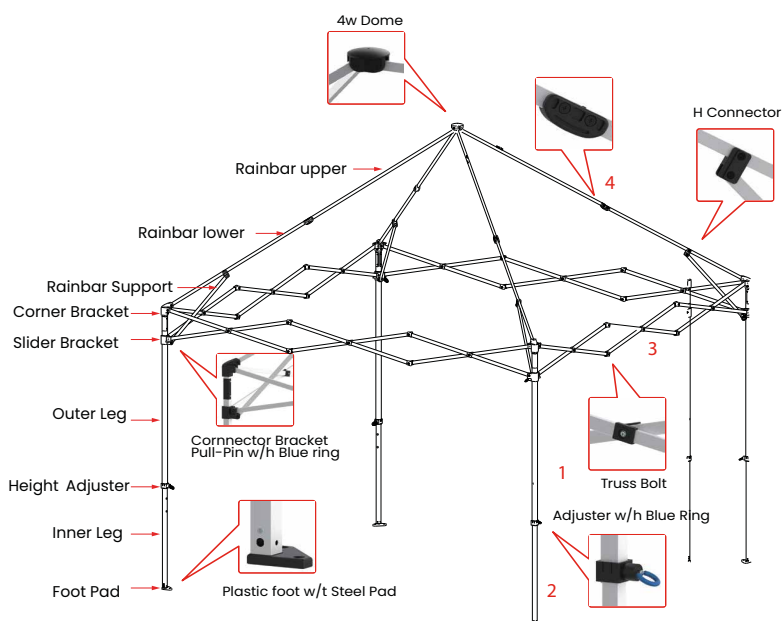

GAZEBO EXPRESS 2x2m

Professional compact gazebo. Suitable for markets and local events.

**PROTECTS
TO UV RAYS**

**WATER
RESISTANT**

**WIND
RESISTANT**

**FIRE
RETARDANT**

TOP COLORS

white

534 C

COMPONENTS AND MEASURES

1. Outer leg: 30x30x1t Steel
2. Inner leg: 30x30x1t Steel
3. Truss Bar: 10x23x0.6t Steel
4. Rainbar: 10x23x0.6t Steel

TECHNICAL DETAILS

Model	EXPRESS
Top size	2m x 2m
Base size	2m x 2m
Height ceiling edge	150-184 cm
Height top	300-315 cm
Color frame	White
Frame	Steel
Weight	22 kg
Fabric	300D
Packing size	26x26x140cm