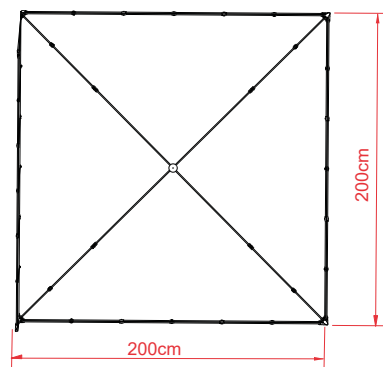

534 C

COMPONENTS AND MEASURES

1. Outer leg: 30x30x1t Steel
2. Inner leg: 30x30x1t Steel
3. Truss Bar: 10x23x0.6t Steel
4. Rainbar: 10x23x0.6t Steel

TECHNICAL DETAILS

Model	EXPRESS
Top size	2m x 2m
Base size	2m x 2m
Height ceiling edge	150-184 cm
Height top	300-315 cm
Color frame	White
Frame	Steel
Weight	22 kg
Fabric	300D
Packing size	26x26x140cm