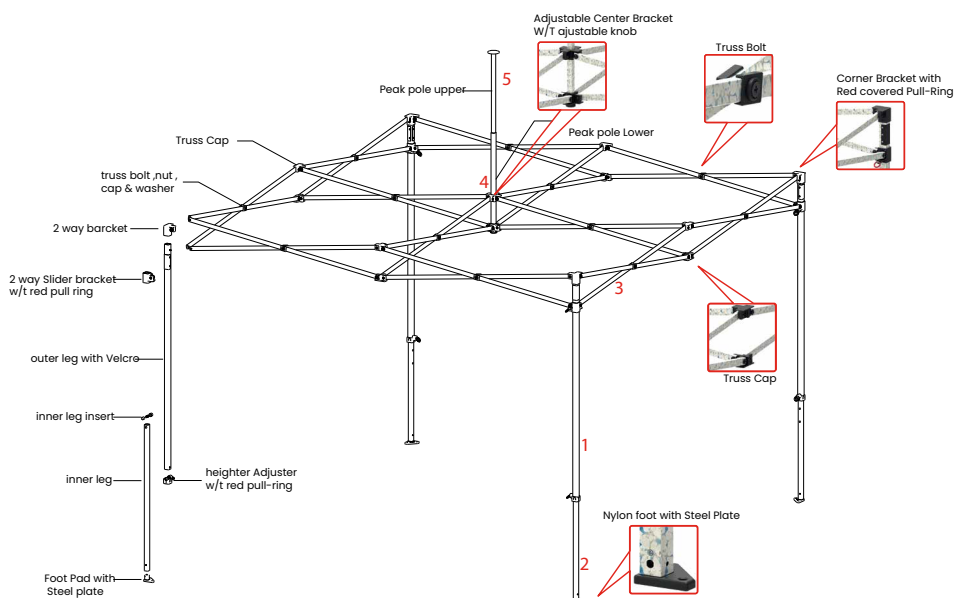

# GAZEBO Z3 3x3m

Professional steel gazebo. Suitable for events / marketing projects.

PROTECTS  
TO UV RAYS

WATER  
RESISTANT

WIND  
RESISTANT

FIRE  
RETARDANT

## TECHNICAL DETAILS

Model	Z3
Top size	3m x 3m
Base size	3m x 3m
Height ceiling edge	176-208 cm
Height top	310-335 cm
Color frame	White
Frame	Steel
Weight	40 kg
Fabric	600D
Packing size	30x30x163 cm

## COMPONENTS AND MEASURES

- 1 - Outer Leg: 38x0.8t Steel
- 2 - Inner Leg: 36x0.8 Steel
- 3 - TrussBar: 14x30x0.6t
- 4 - Peakpole Upper: 22x22x0.8t Steel
- 5 - Peakpole Lower: 25.4x25.4x0.8t Steel