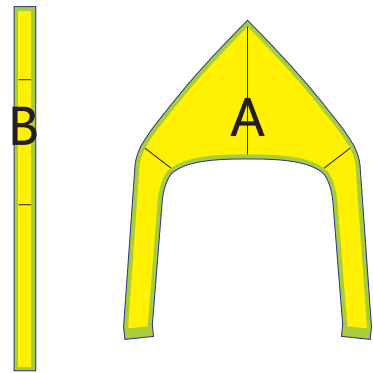

Inflatable AIR+ **SQUARE+** gazebo | 4x4m

canopy

Door Wall

Window Wall

Side Wall

connector

1. Green area is bleeding area (in case of shrinkage), please also fill the entire green area
2. Yellow area is printing area (same as the finished product)
3. Proportion is 1:100, please do not change the proportion

LOGO Pantone NO. :
Printing Pantone NO. :

Bleeding
fully fill the bleeding

Horizontal
where close to the floor

Bleeding Area
please also fill the entire green area

Sewing Line

Printing Area
position for printing